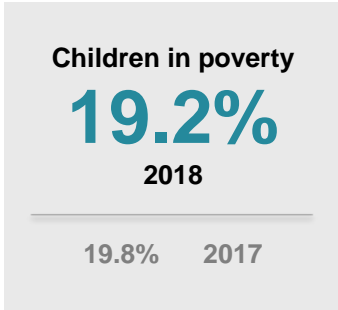

Ohio Profile

2020

KIDS COUNT COUNTY PROFILE

	Ohio	United States
Child population:	2,578,019	73,039,150
Percent Black:	15.7%	15.0%
Percent White:	76.2%	72.2%
Percent Asian:	2.6%	5.3%
Percent Hispanic:	6.4%	25.6%