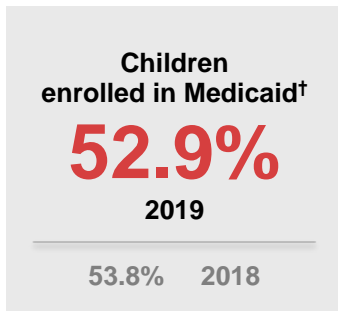

Ohio Profile

2020

KIDS COUNT COUNTY PROFILE

	Ohio	United States
Child population:	2,578,019	73,039,150
Percent Black:	15.7%	15.0%
Percent White:	76.2%	72.2%
Percent Asian:	2.6%	5.3%
Percent Hispanic:	6.4%	25.6%