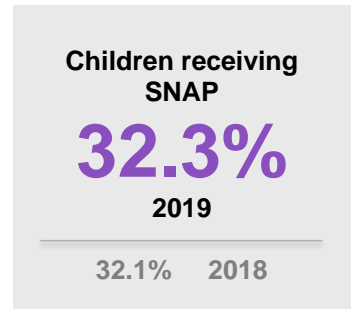

Ohio Profile

2020

KIDS COUNT COUNTY PROFILE

	Ohio	United States
Child population:	2,578,019	73,039,150
Percent Black:	15.7%	15.0%
Percent White:	76.2%	72.2%
Percent Asian:	2.6%	5.3%
Percent Hispanic:	6.4%	25.6%