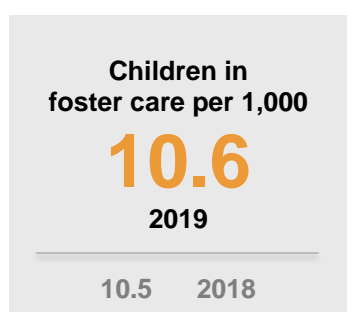

Ohio Profile

2020

KIDS COUNT COUNTY PROFILE

	Ohio	United States
Child population:	2,578,019	73,039,150
Percent Black:	15.7%	15.0%
Percent White:	76.2%	72.2%
Percent Asian:	2.6%	5.3%
Percent Hispanic:	6.4%	25.6%