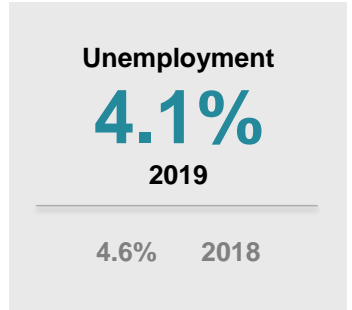

Ohio Profile

2020

KIDS COUNT COUNTY PROFILE

	Ohio	United States
Child population:	2,578,019	73,039,150
Percent Black:	15.7%	15.0%
Percent White:	76.2%	72.2%
Percent Asian:	2.6%	5.3%
Percent Hispanic:	6.4%	25.6%