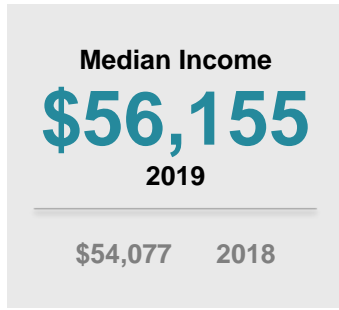

Ohio Profile

2020

KIDS COUNT COUNTY PROFILE

	Ohio	United States
Child population:	2,578,019	73,039,150
Percent Black:	15.7%	15.0%
Percent White:	76.2%	72.2%
Percent Asian:	2.6%	5.3%
Percent Hispanic:	6.4%	25.6%