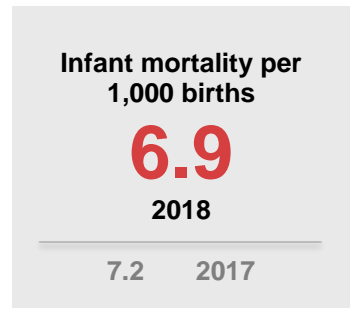

Ohio Profile

2020

KIDS COUNT COUNTY PROFILE

	Ohio	United States
Child population:	2,578,019	73,039,150
Percent Black:	15.7%	15.0%
Percent White:	76.2%	72.2%
Percent Asian:	2.6%	5.3%
Percent Hispanic:	6.4%	25.6%