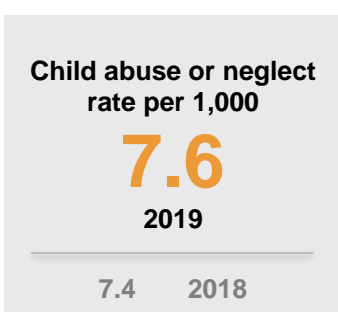

Ohio Profile

2020

KIDS COUNT COUNTY PROFILE

	Ohio	United States
Child population:	2,578,019	73,039,150
Percent Black:	15.7%	15.0%
Percent White:	76.2%	72.2%
Percent Asian:	2.6%	5.3%
Percent Hispanic:	6.4%	25.6%